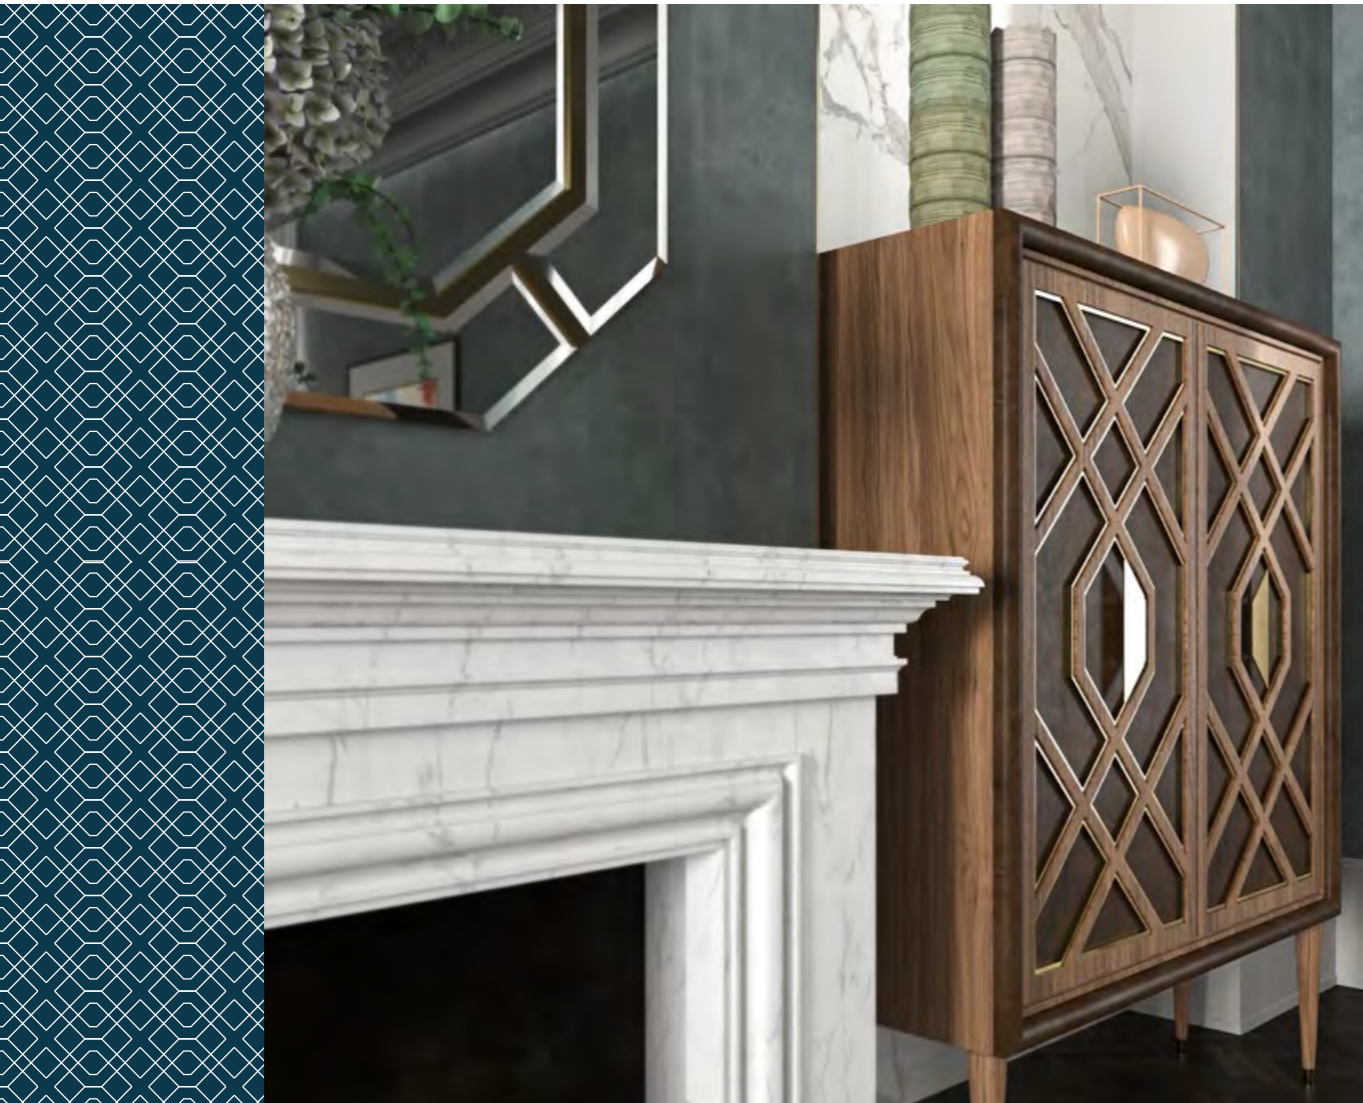

Plain sideboard "Intrigue" in Canaletto walnut with metal handle in antique brass finish, octagonal sofa table "Intrigue" in canaletto walnut with central detail in ivory leather (optional).

Credenza Intrigue
High Sideboard Intrigue